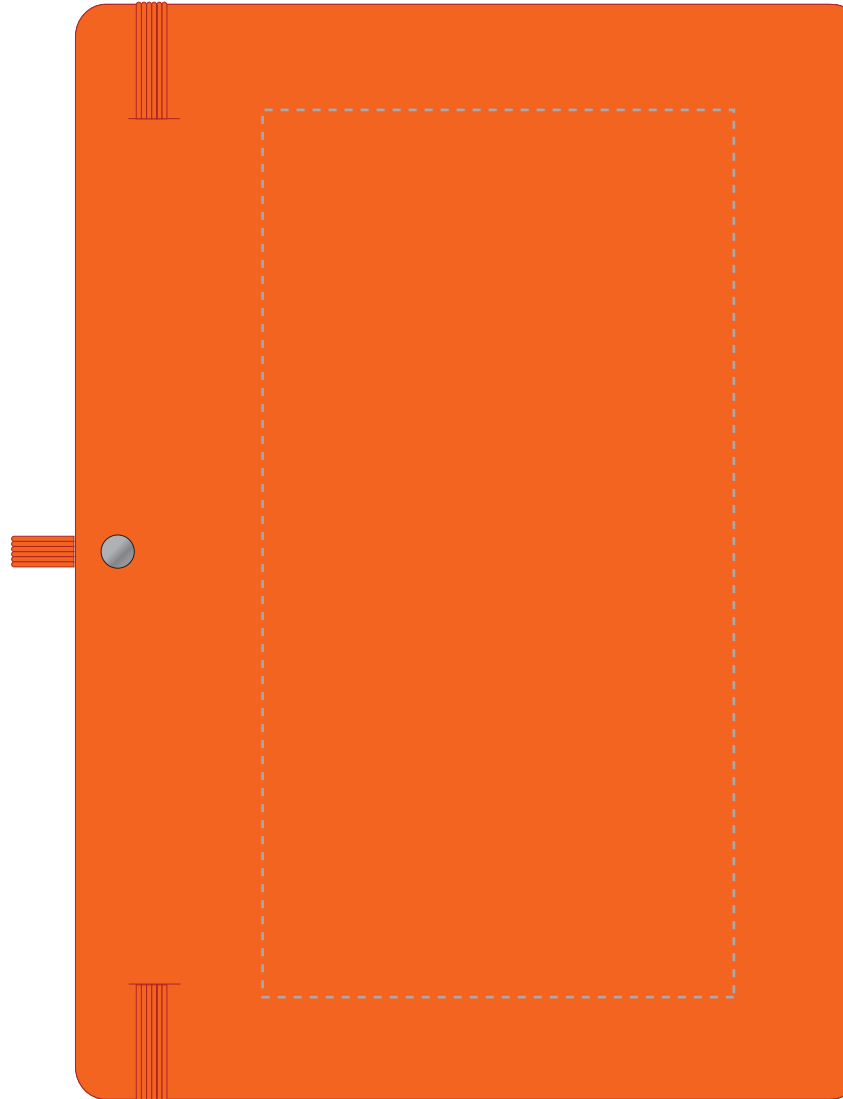

Your Ref:	Quantity:	Product Code: QS0344
Our Ref:	Version: 1	Product Colour: AMBER

PRINTING CONCERNS:

We stock this item in the following colours

PANTONE REFERENCE(S)

● Debossing/ Foil blocking

Due to the nature of the product the print position may vary by 2 - 3 mm

ARTWORK SCALE 50%
Back