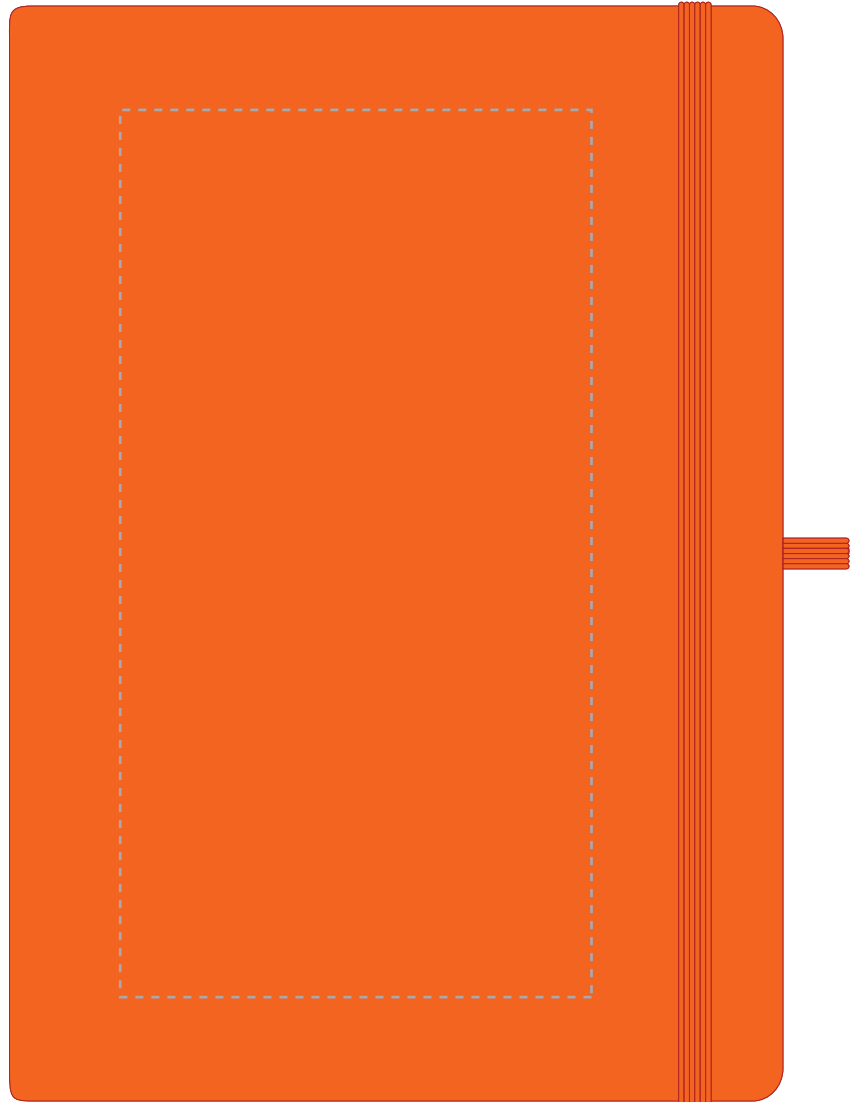

ARTWORK SCALE 50%
FrontProduct Image for visualisation
- colours may vary

- CENTRED TO PRINT AREA
- CENTRED TO NOTEBOOK

The dashed line is to demonstrate print area and will not appear on your printed item